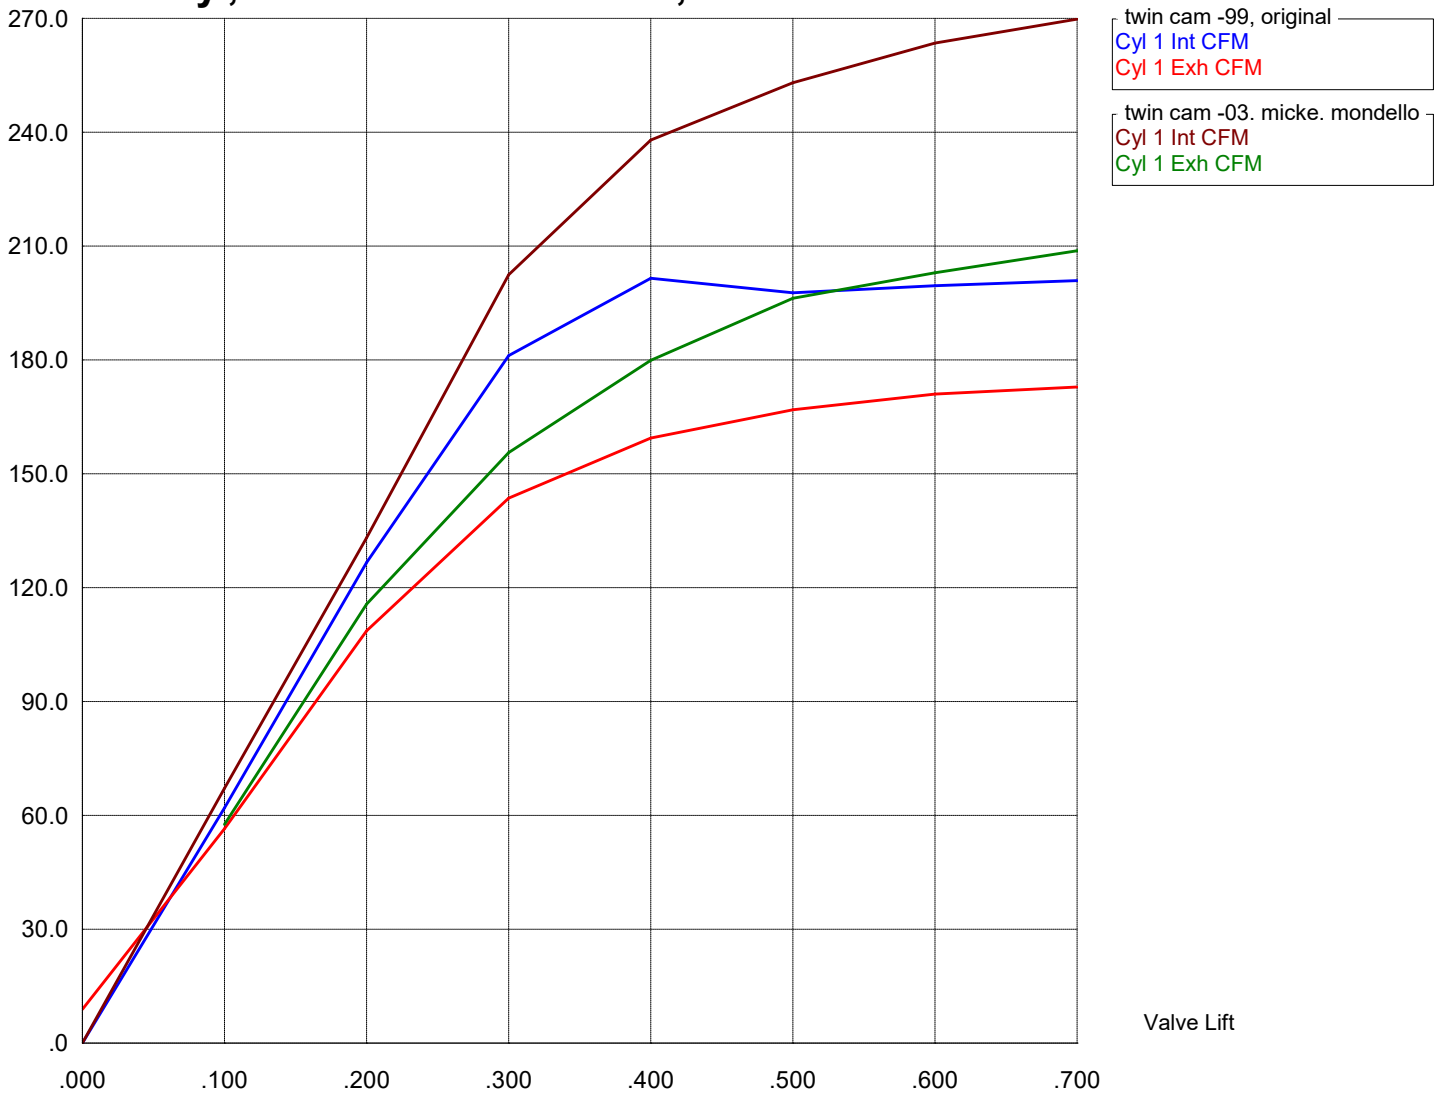

1st Cyl, CFM Corr to: 28.0" Int, 28.0" Exh

Test Summary and Comments for: Twin cam -99, original
Twin cam -99 original.

Test Summary and Comments for: Twin cam -03. Micke. Mondello
Twin cam -03, Micke.
29,6@0.050". 38/47 ft/sec. Byte till Mondello på avgas, ökade 25 Cfm.